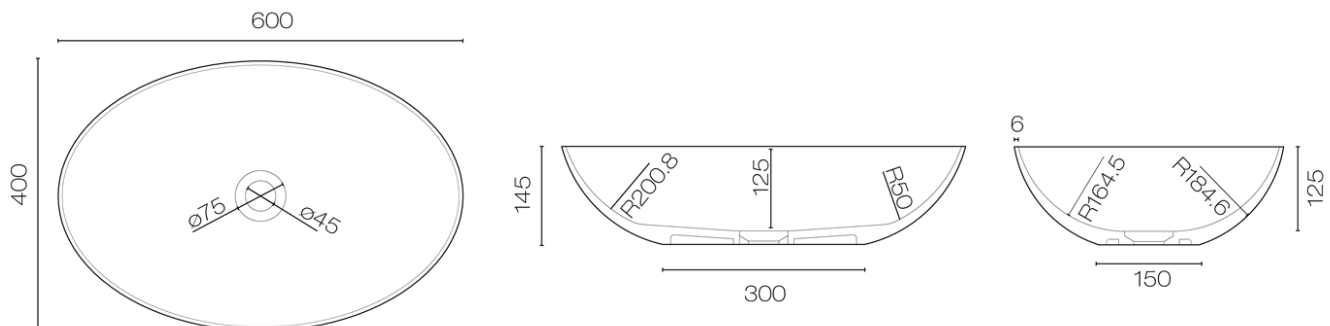

SPECIFICATIONS

Tapware and accessories not included. With no overflow.