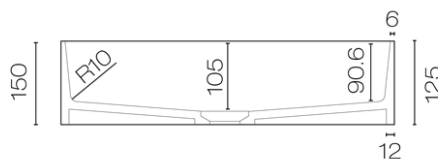

SPECIFICATIONS

Tapware and accessories not included. With no overflow.