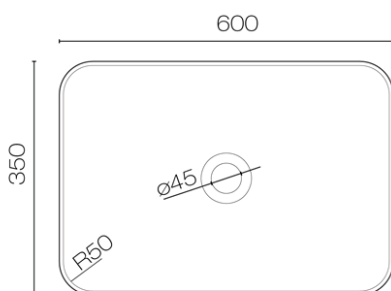

SPECIFICATIONS

Tapware and accessories not included. With no overflow.